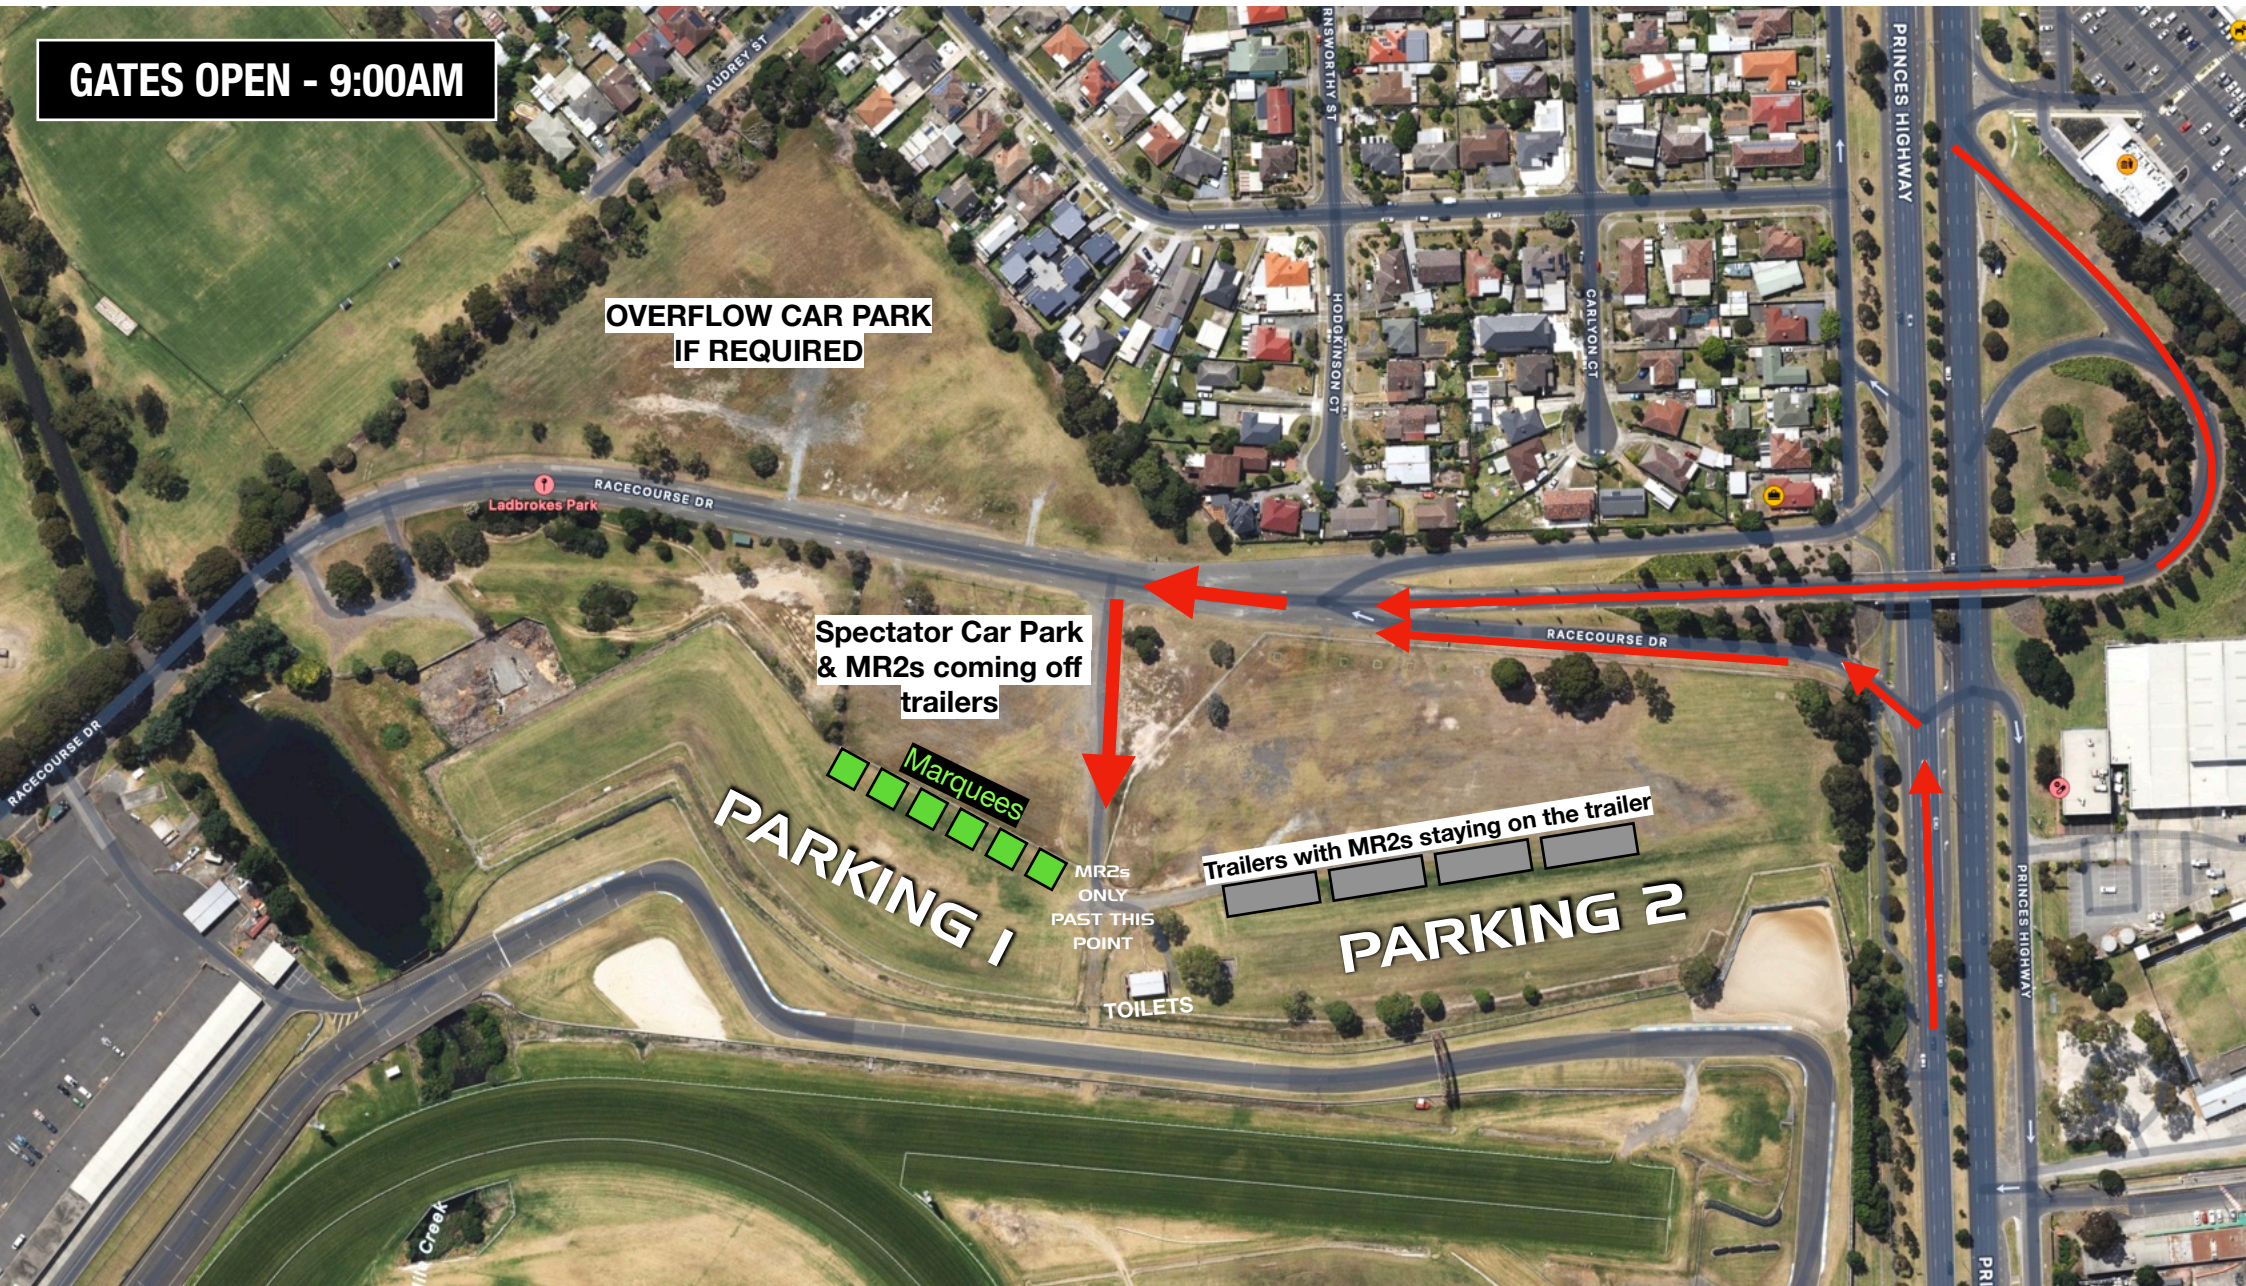

MR2 40th ANNIVERSARY CELEBRATIONS

SUNDAY 29 OCTOBER 2023

Sandown International Raceway, Victoria

ENTRY & PARKING GUIDE - ENTER RACECOURSE DRIVE, VIA PRINCES HIGHWAY, SPRINGVALE

[Google Map](#)

GATES OPEN - 9:00AM

**OVERFLOW CAR PARK
IF REQUIRED**

**Spectator Car Park
& MR2s coming off
trailers**

PARKING 1
Marquees
MR2s ONLY
PAST THIS
POINT
TOILETS

PARKING 2
Trailers with MR2s staying on the trailer